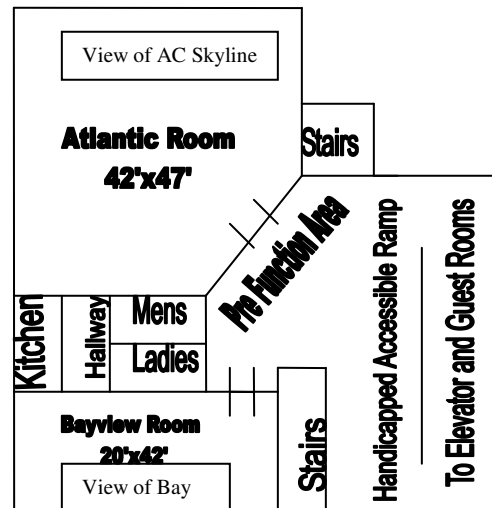

Call 1-800-999-9466 For More Information!